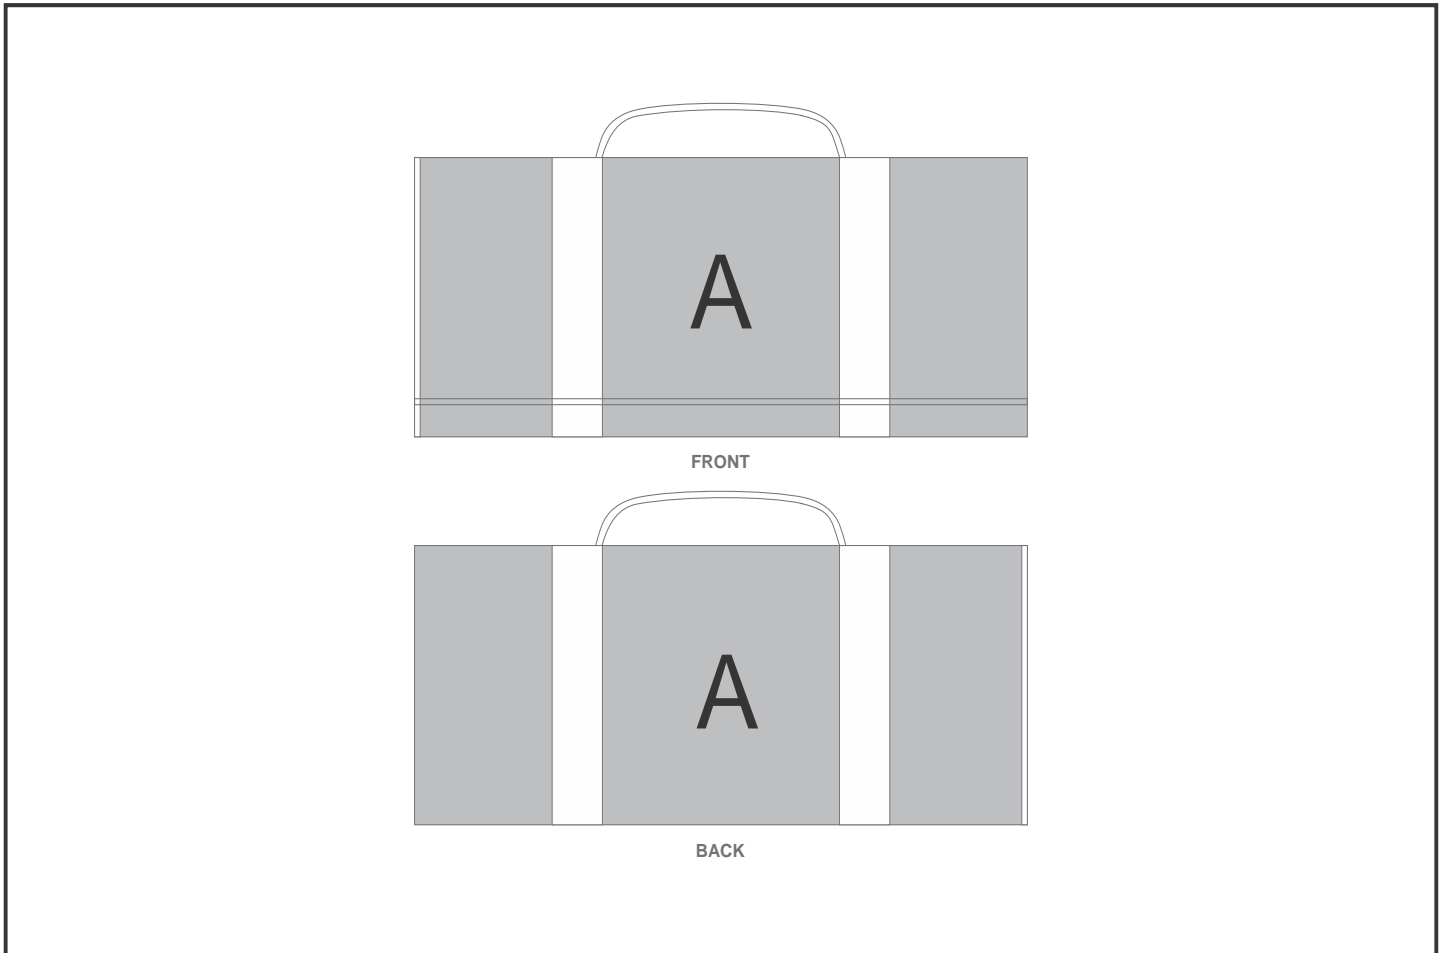

## Need to know:

- Includes 1-Position Sublimation (setup fees apply)
- Please Note: We cannot guarantee 100% logo Alignment on all Brandable Panels.

## Branding Options:

Position	Branding Method (Branding Code)	No. of Colours	Dimension
A	Custom Sublimation A (CPSUB-A)	Full Colour	1420mm wide x 900mm high